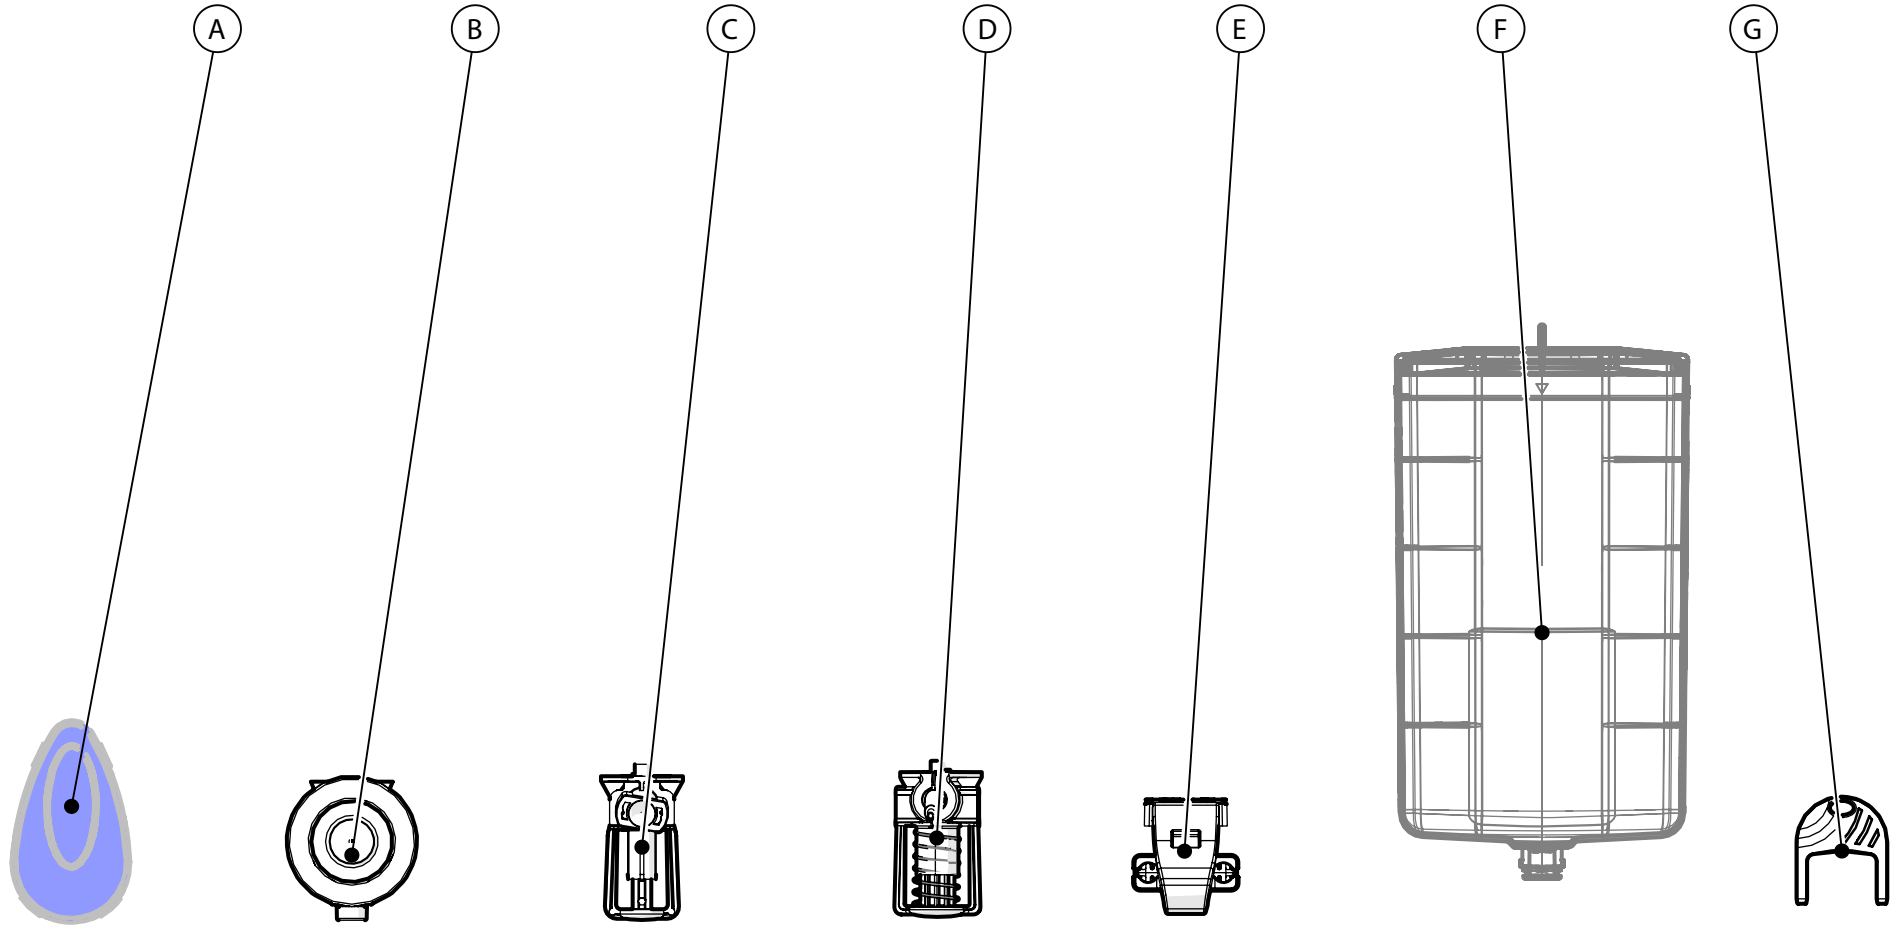

## Modular Standard Spares

## Modular Standard Spares

| ITEM     | STOCK CODE | DESCRIPTION            |
|----------|------------|------------------------|
| <b>A</b> | SBW6903    | MSD Blue Window x 10   |
|          | SBW6905    | MSD Clear Window x 10  |
|          | SBW6908    | MSD Grey Window x 10   |
|          | SBW6910    | MSD Green Window x 10  |
|          | SBW6909    | MSD Orange Window x 10 |
|          | SBW6906    | MSD Red Window x 10    |
|          | SBW6907    | MSD Yellow Window x 10 |
| <b>B</b> | SBW6411    | MSD Foam Pump x 2      |
| <b>C</b> | SBW6408    | MSD Spray Pump x 2     |
| <b>D</b> | SBW6407    | MSD Liquid Pump x 2    |
| <b>E</b> | SBW6412    | MSD Pump Actuator x 2  |
| <b>F</b> | SBW6508    | MSD Reservoir & Lid    |
| <b>G</b> | SBW6804/1  | MSD / Autocut Key x 10 |