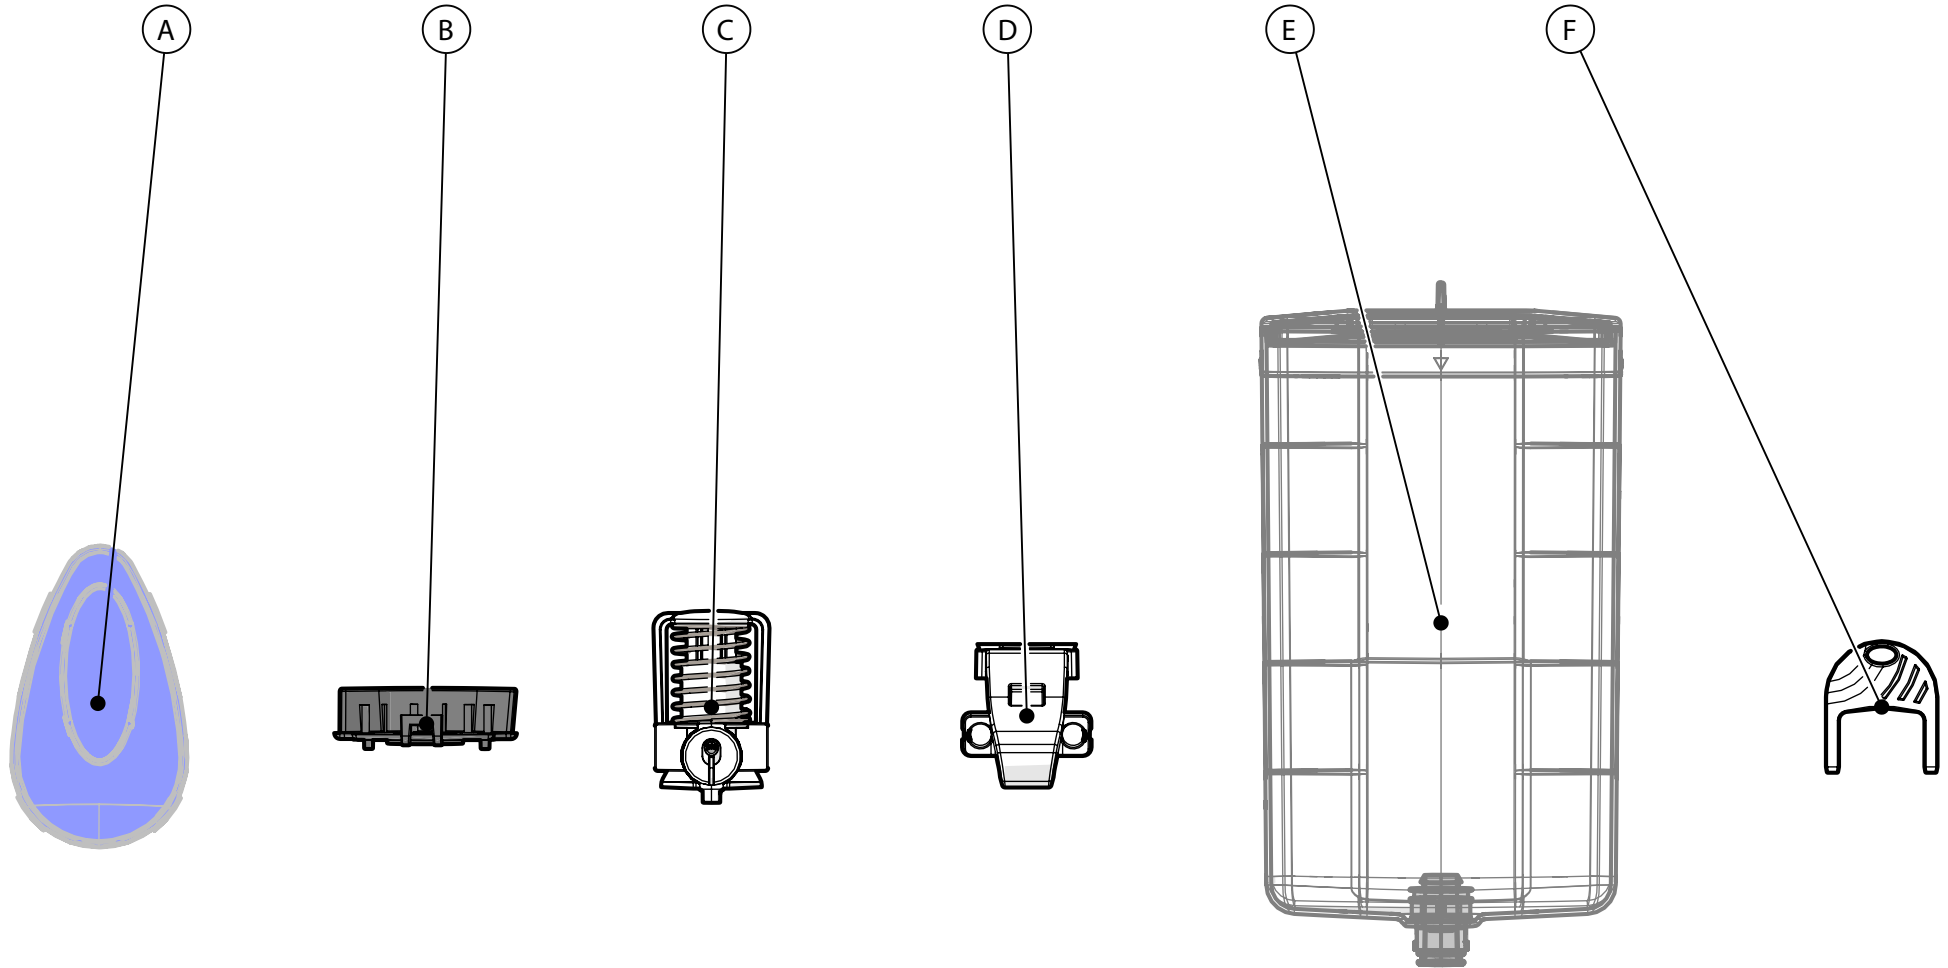

BRIGHTWELL

Modular Industrial Spares

Modular Industrial Spares

ITEM	STOCK CODE	DESCRIPTION
A	SBW6700	IND MSD Blue Window x 10
	SBW6701	IND MSD Clear Window x 10
	SBW6702	IND MSD Grey Window x 10
	SBW6703	IND MSD Green Window x 10
	SBW6705	IND MSD Orange Window x 10
	SBW6706	IND MSD Red Window x 10
	SBW6707	IND MSD Yellow Window x 10
B	SBW6714	IND Pouch Adaptor Viton x 2
	SBW6715	IND Pouch Adaptor Extreme Viton x 2
C	SBW6709	IND MSD PUMP - Standard Seals x 2
	SBW6710	IND MSD PUMP - Extreme Seals x 2
	SBW6711	IND MSD PUMP - Pumice x 2
D	SBW6412	MSD Pump Actuator x 2
E	SBW6712	IND MSD Reservoir & Lid
F	SBW6804/1	MSD / Autocut Key x 10